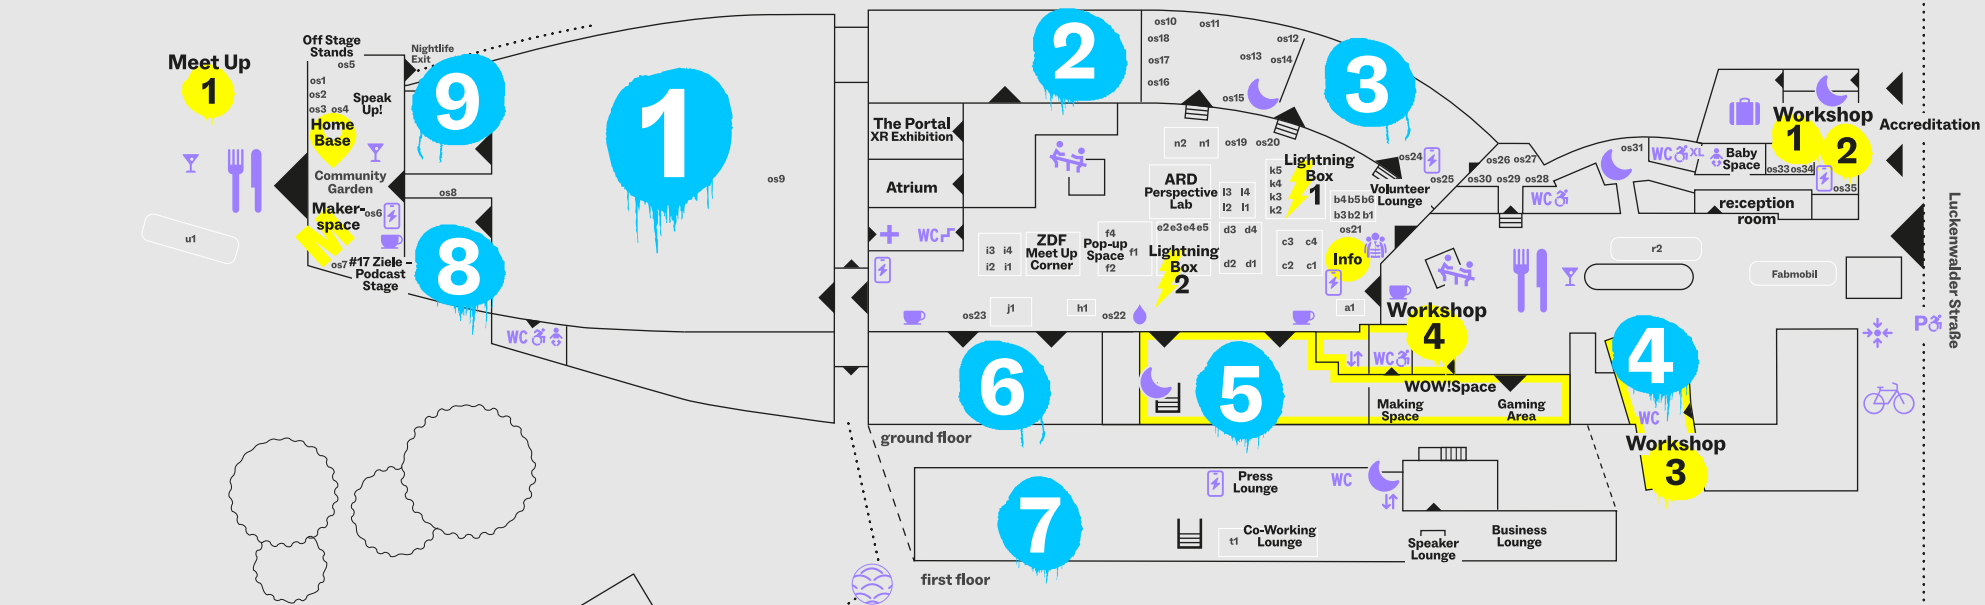

# re:publica24

U  
Gleisdreieck

WC	Restrooms	Meeting Point School Classes
♿	Changing Table	P Accessible Parking
WC ♿	Accessible Toilet	Bicycle Parking
🧳	Baggage Drop-off	Coffee Bar
+	Medics	Bar
🍴	Foodcourt / Restaurant	Drinking Water Station
🪜	stairs	Playing Area
⬆️⬆️	Elevator	Recharge Station
🌙	Silent / Relax Area	cobbled surface
🟡	TINCON Area until 14:30	Awareness Team

- ### Off-Stage
- os1 Chapbooks against the Machine
  - os2 remember Wall
  - os3 crew care
  - os4 re:publica goes accessible
  - os5 A People's History of Tech: The Mobile Phone
  - os6 MateVerse - Infuse yourself in a New Dimension
  - os7 A Pigeon's Tale
  - os8 Ecosystems
  - os9 Turning Points
  - os10 Xingü Entangled
  - os11 Let's care about her\*story?
  - os12 Beyond the Canvas : Transitional Perspectives
  - os13 Consensus Gentium
  - os14 Bridging the Gap: Zwischen Würde und Ressourcenknappheit
  - os15 Unsichtbare Schönheit des Alters
  - os16 HYPERLOVE
  - os17 Syndermica: Skin cares! The Memories of the Third Skin!
  - os18 Demos in Berlin 2023: Unerhört
  - os19 fabricated: Anti-Misinformation Games for the EU Election
  - os20 The Sustainable Quest
  - os21 Bias-Bounty, die Beyond AI Collective-Schnitzeljagd
  - os22 vaginas care
  - os23 «ANAs» - eine theatrale Installation
  - os24 kinesphere - Ein Mensch-Maschine-Tanzerlebnis
  - os25 Fil Project - None AI
  - os26 Bodies
  - os27 SOBH [SOLITARY BIRD HATCH]
  - os28 PAST IN PROGRESS
  - os29 TRANSCENDING BOUNDARIES.
  - os30 Letters to M
  - os31 Don't Look At Me - interaktive kinetische Arbeit
  - os33 Theatrum Radix
  - os34 Tineola bisselella Autumn collection
  - os35 Self-Care
  - os36 Speak loud be hurt
  - os37 stochastic datasets
  - os38 Beyond the Rubble: Earthquake Affected Heritage in Turkey
  - os39 Dreaming Beyond AI: "In the Loop" Hub
  - os40 Energiemobil - eine mobile Ausstellung
- ### Off-Stage TINCON
- Speculative Evolution
  - Marble Maze
  - Terri's Mirror
  - Future Box Pinball